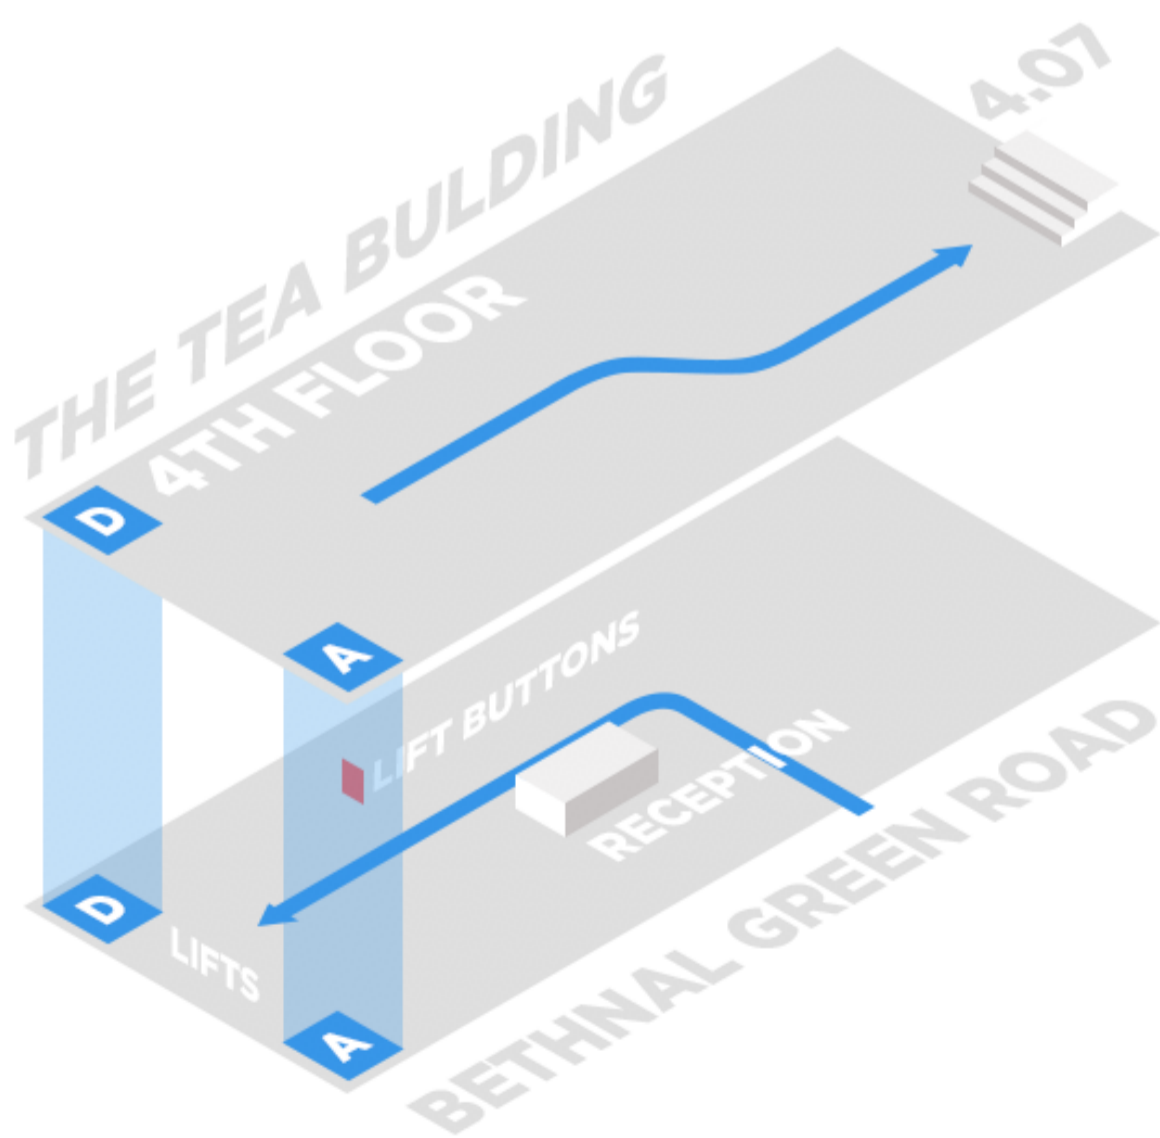

Closest Station:  **SHOREDITCH HIGH STREET**

(Directly opposite building entrance)

1. Once you arrive at the Tea building go past the main reception and bear round to the left for the lifts (A-D) or go straight onto the stairs. We are on the 4th floor.

2. Once on the 4th floor, walk down the corridor to the Soho Works reception (office 4.07). Once you arrive at reception sign in to the visitors' book as a Magora visitor, take a seat and relax.

3. We'll be notified of your arrival and within minutes our representative will be with you shortly discuss your project over a coffee.